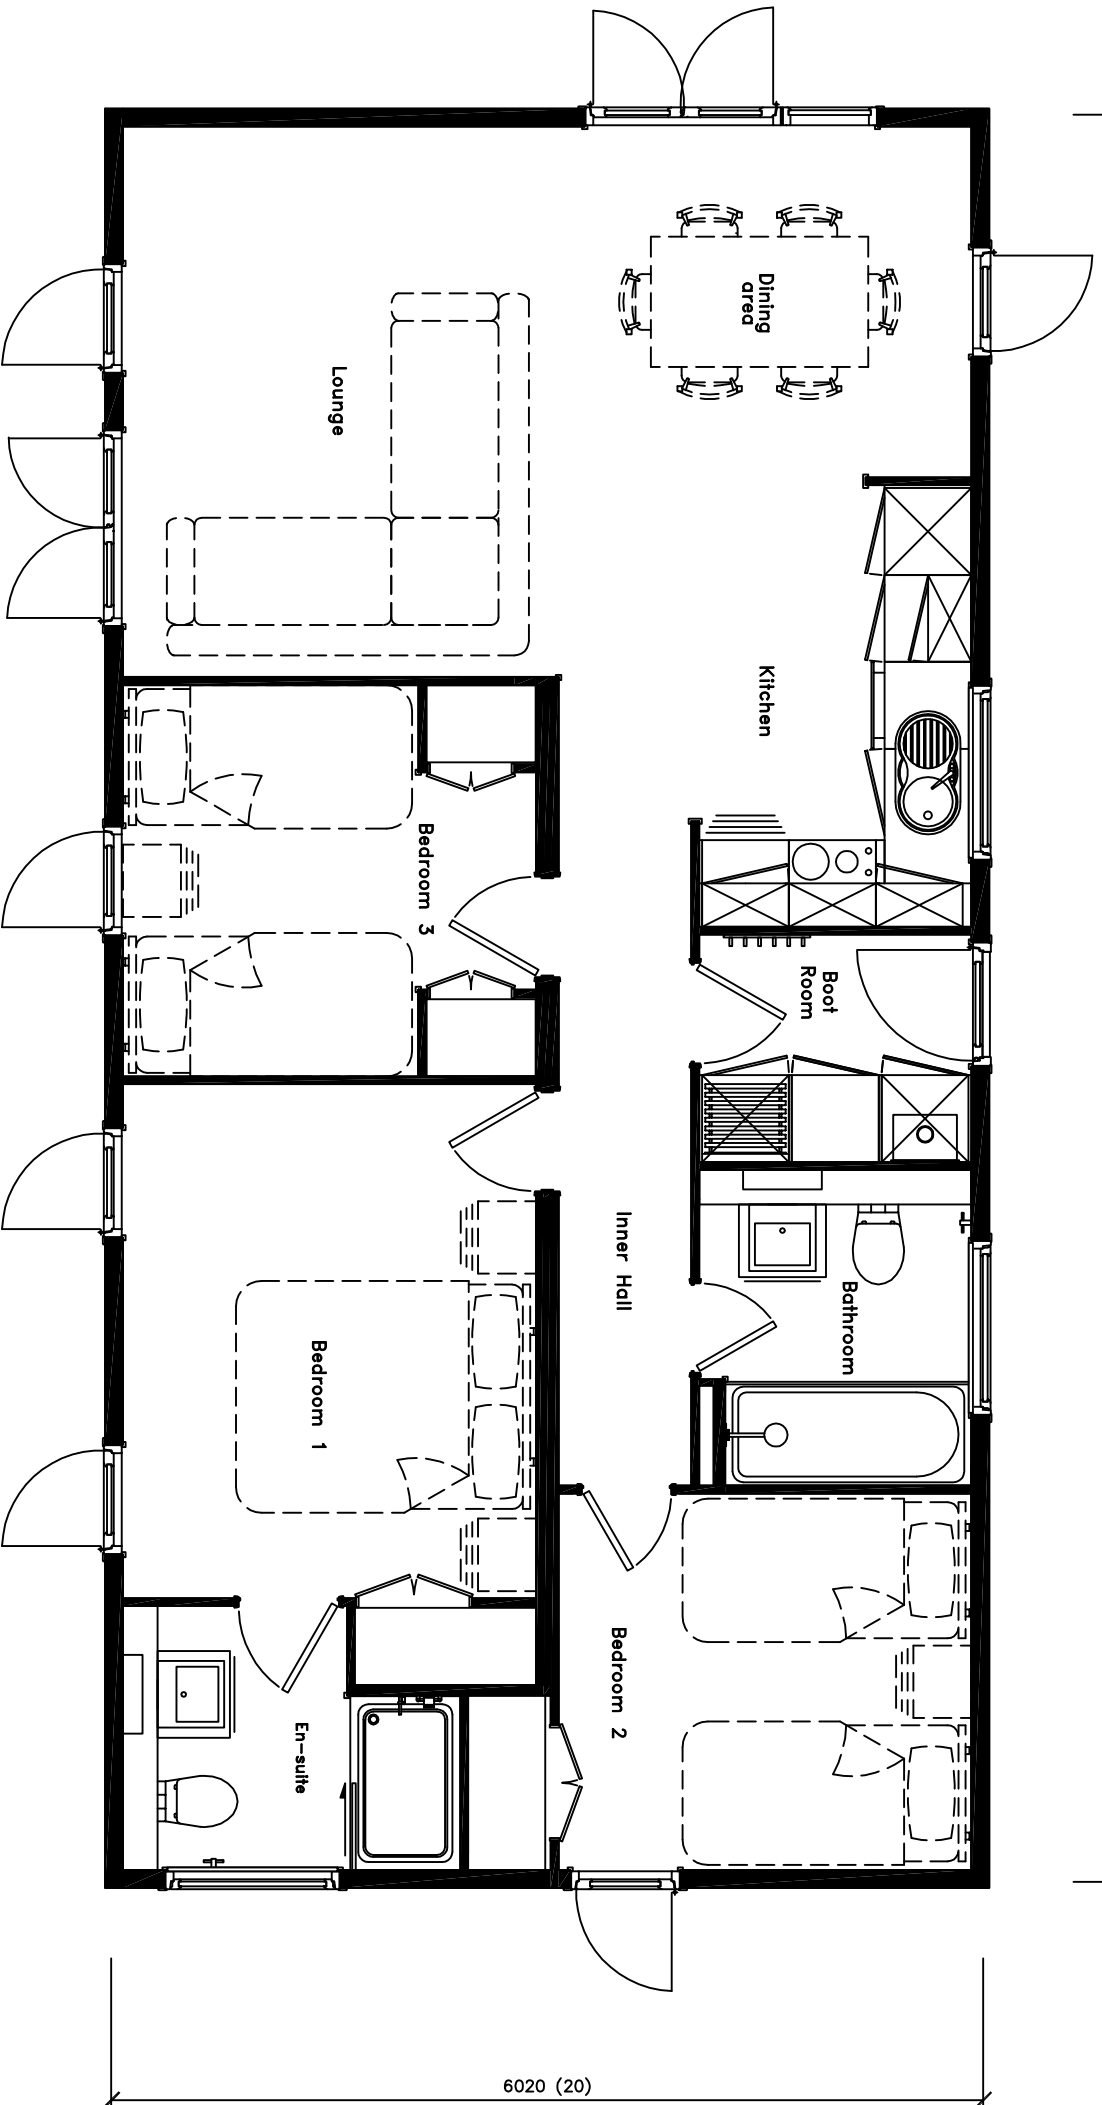

12200 (40)

Sanctuary 40x20 (3 Bed En-suite)
Floor Area 807sq/ft (75.00sq/m)