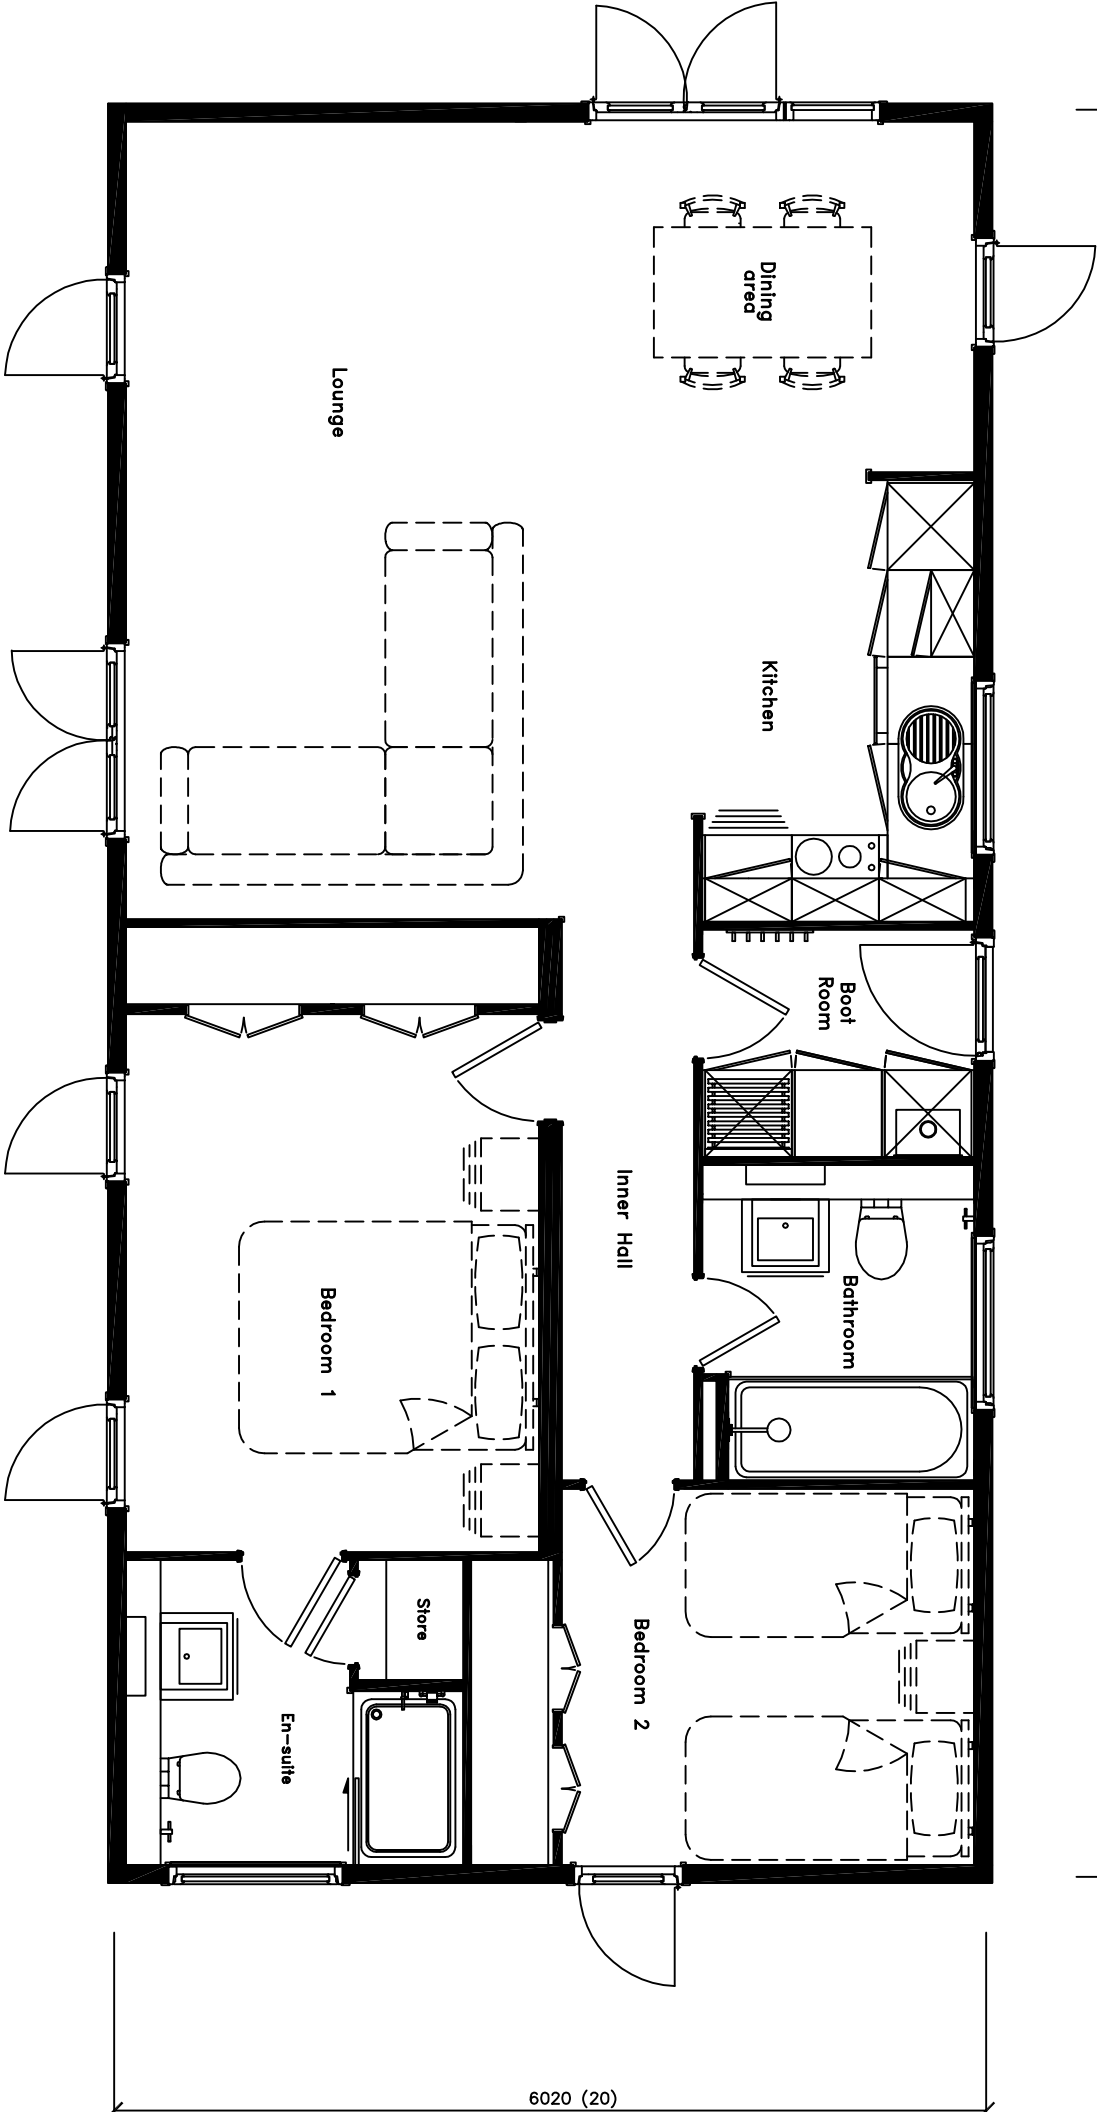

12200 (40)

6020 (20)

Sanctuary 40x20 (2 Bed, En-suite)
Floor Area 807sq/ft (75.00sq/m)