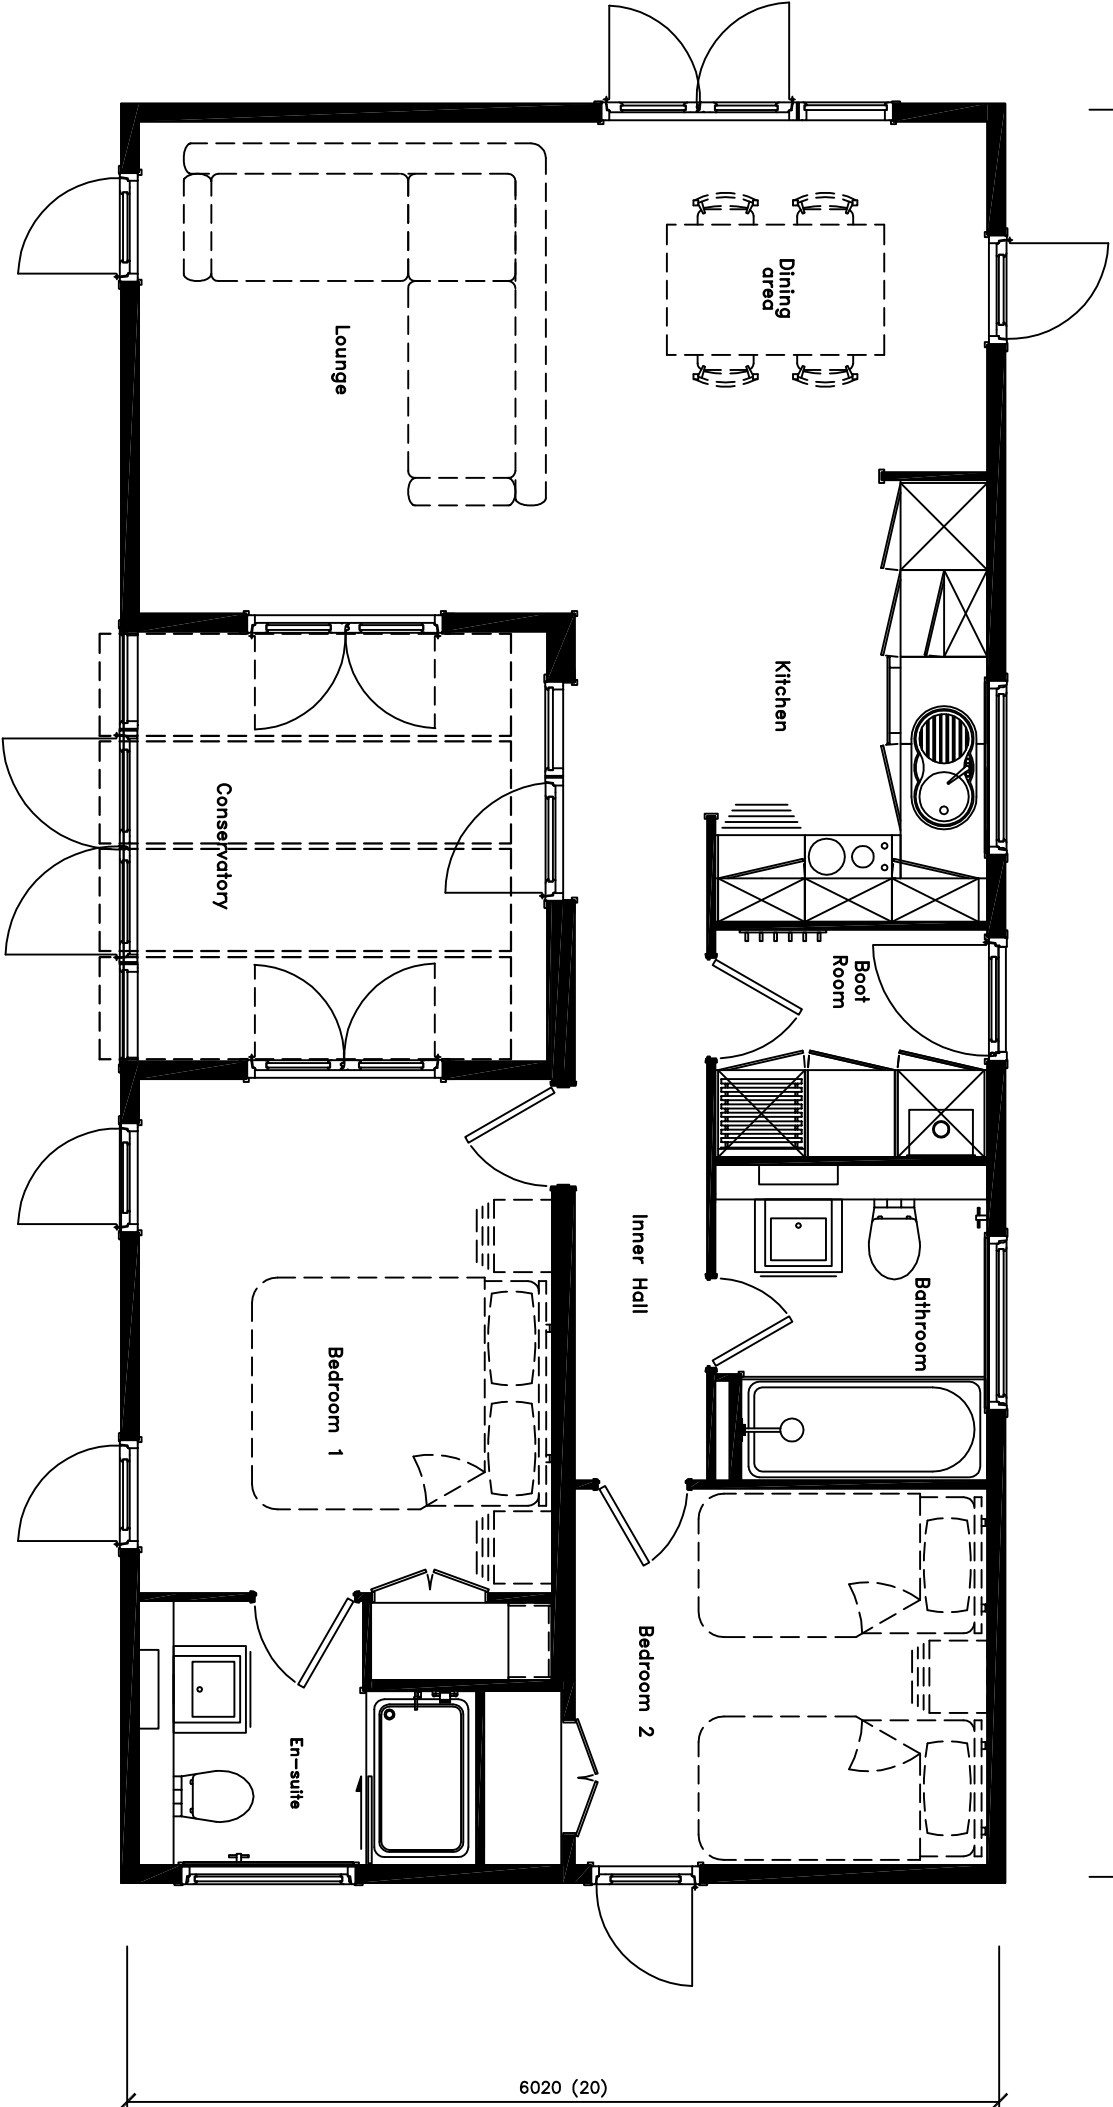

12200 (40)

Sanctuary 40x20 (2 Bed, En-suite & Conservatory)  
Floor Area 807sq/ft (75.00sq/m)